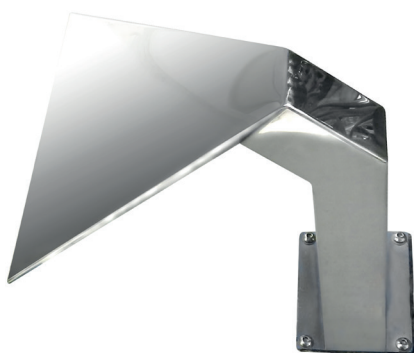

Water Curtain Straight

Code	Flow	Height	Width
	(m³)	H (mm)	W (mm)
0186060	18	600	500
0186070	18	700	500
0186080	18	800	500
0186090	21	900	600
01860100	21	1000	600
01860120	21	1200	600