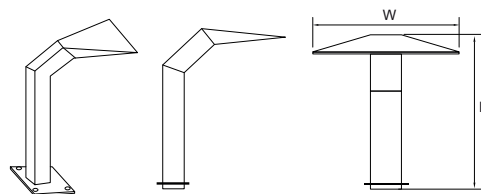

Ornamental Water Features

Water Curtains

Special stainless steel ornamental pool features designed and engineered by ATECPPOOL with excellence and high precision. Made of AISI 316 stainless steel for massage and relaxation with the best aesthetic looks. Available in mat or mirror polished finish. Selection of pump based on the flow mentioned.

- Water curtain w/ 400mm width - connection size 1.5"
- Water curtain w/ 500/600mm width - connection size 2"

Water Curtain Bali

Code	Flow	Height	Width	Distance
AISI 316	(m ³)	H (mm)	W (mm)	E (mm)
0124040	16	400	400	420
0125050	18	500	500	440
0126060	21	600	600	550
0126070	21	700	600	630
0126080	21	800	600	840
0126090	21	900	600	880
01260100	21	1000	600	910
01260120	21	1200	600	970
01260140	21	1400	600	1030

Water Curtain Classy

Code	Flow	Height	Width	Distance
AISI 316	(m ³)	H (mm)	W (mm)	E (mm)
0176060	21	600	600	560
0176070	21	700	600	680
0176080	21	800	600	840
0176090	21	900	600	990
01760100	21	1000	600	1210
01760120	21	1200	600	1400
01760140	21	1400	600	1580

Water Curtain Straight

Code	Flow	Height	Width
	(m ³)	H (mm)	W (mm)
0186060	18	600	500
0186070	18	700	500
0186080	18	800	500
0186090	21	900	600
01860100	21	1000	600
01860120	21	1200	600