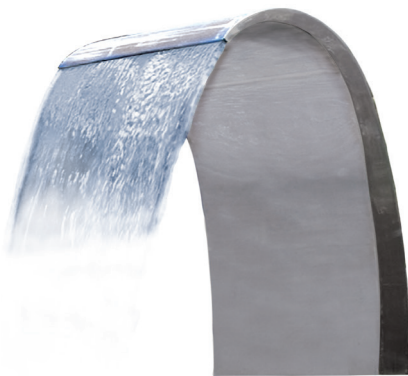

Ornamental Water Features

Water Curtains

Special stainless steel ornamental pool features designed and engineered by ATECPPOOL with excellence and high precision. Made of AISI 316 stainless steel for massage and relaxation with the best aesthetic looks. Available in mat or mirror polished finish. Selection of pump based on the flow mentioned.

- Water curtain w/ 400mm width - connection size 1.5"
- Water curtain w/ 500/600mm width - connection size 2"

Water Curtain Bali

Code	Flow	Height	Width	Distance
AISI 316	(m ³)	H (mm)	W (mm)	E (mm)
0124040	16	400	400	420
0125050	18	500	500	440
0126060	21	600	600	550
0126070	21	700	600	630
0126080	21	800	600	840
0126090	21	900	600	880
01260100	21	1000	600	910
01260120	21	1200	600	970
01260140	21	1400	600	1030

Water Curtain Classy

Code	Flow	Height	Width	Distance
AISI 316	(m ³)	H (mm)	W (mm)	E (mm)
0176060	21	600	600	560
0176070	21	700	600	680
0176080	21	800	600	840
0176090	21	900	600	990
01760100	21	1000	600	1210
01760120	21	1200	600	1400
01760140	21	1400	600	1580