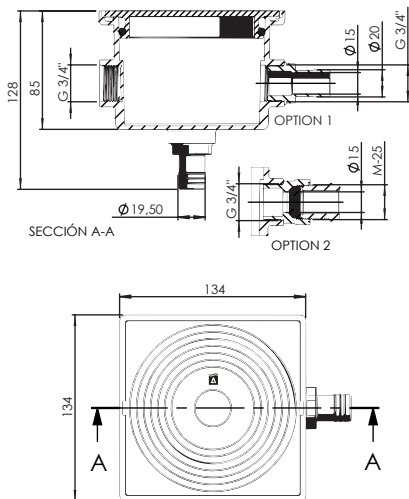

Square Connection Box Bronze IP Rating 3/4" BSP / IP68

Code: 0292025

01592823

0292020

0292023

0292025

Important

This manual includes essential information on the safety measures to be implemented for installation and start-up. Therefore, the installer, as well as the user, must read these instructions before beginning installation and start-up.

Dimensions

Various type of installation

DESCRIPTION

- Connection box lid
- Seal, 94.2 x 5.7mm NBR 70 / Joint 94.2x5.7mm NBR 70
- Connection box body
- 3/4" BSP M-25x1,5 connector
- Cable gland seal
- Cable gland seal Ø10
- Cable gland washer
- Cable gland nut
- Cable duct hose
- Connection racord 3/4"

Three models for connection boxes manufactured in ABS or SS 316 or Bronze. IP 65 class protection for ABS junction boxes and has 3 threaded outlets of $\frac{3}{4}$ " (PG-16), supplied with a set of electrical connectors and threaded couplers. Square type junction box standard size for the top lid : 130 x 130 mm.