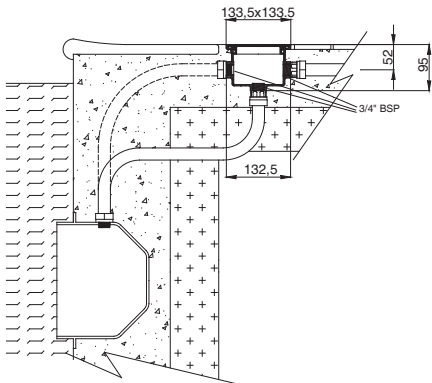

Junction Box ABS three 3/4" inlets/outlets, threaded

Code: 01592823

Square Connection Box SS 316 three 3/4" BSP threaded

Code: 0292020

Circular Connection Box SS 316 IP Rating 3/4" BSP / IP68

Code: 0292023

Square Connection Box Bronze IP Rating 3/4" BSP / IP68

Code: 0292025

01592823

0292020

0292023

0292025

Important

This manual includes essential information on the safety measures to be implemented for installation and start-up. Therefore, the installer, as well as the user, must read these instructions before beginning installation and start-up.

Dimensions

Various type of installation

DESCRIPTION

- Connection box lid
- Seal, 94.2 x 5.7mm NBR 70 / Joint 94.2x5.7mm NBR 70
- Connection box body
- 3/4" BSP M-25x1,5 connector
- Cable gland seal
- Cable gland seal Ø10
- Cable gland washer
- Cable gland nut
- Cable duct hose
- Connection racord 3/4"

Three models for connection boxes manufactured in ABS or SS 316 or Bronze. IP 65 class protection for ABS junction boxes and has 3 threaded outlets of $\frac{3}{4}$ " (PG-16), supplied with a set of electrical connectors and threaded couplers. Square type junction box standard size for the top lid : 130 x 130 mm.