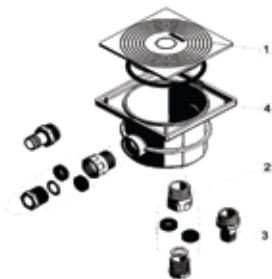

Instruction & Use

IMPORTANT: The instruction manual you are holding includes essential information on the safety measures to be implemented for installation and start-up. Therefore, the installer as well as the user must read the instructions before beginning installation and start-up.

Three models for connection boxes manufactured in ABS or SS 316 or Bronze. IP 65 class protection for ABS junction boxes and has 3 threaded outlets of $\frac{3}{4}$ " (PG-16), supplied with a set of electrical connectors and threaded couplers. Square type junction box standard size for the top lid : 130 x 130 mm.

Connection Box Racord