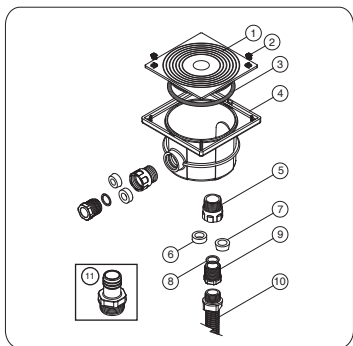

Junction Box ABS three 3/4" inlets/outlets, threaded

Code: 01592823

Square Connection Box SS 316 three 3/4" BSP threaded

Code: 0292020

Circular Connection Box SS 316 IP Rating 3/4" BSP / IP68

Code: 0292023

Square Connection Box Bronze IP Rating 3/4" BSP / IP68

Code: 0292025

01592823

0292020

0292023

0292025

Important

This manual includes essential information on the safety measures to be implemented for installation and start-up. Therefore, the installer, as well as the user, must read these instructions before beginning installation and start-up.

Dimensions

Various type of installation

DESCRIPTION

- Connection box lid
- Seal, 94.2 x 5.7mm NBR 70 / Joint 94.2x5.7mm NBR 70
- Connection box body
- 3/4" BSP M-25x1,5 connector
- Cable gland seal
- Cable gland seal Ø10
- Cable gland washer
- Cable gland nut
- Cable duct hose
- Connection racord 3/4"