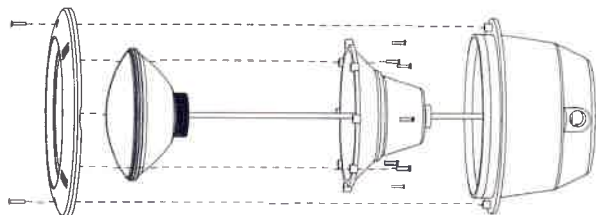

## Dimensions

## Installation

Easily replace the existing PAR56 lamp. It can be fitted to the house niche of your swimming pool light. The PAR56T is designed to have perfect sealing for the cable connection. To achieve high waterproof feature on cable connection, it is strongly recommended to use the way in picture 1 that the cable goes through the nut and the connection is sealed by the nut. In case that the cable of the existing lamp is unable to go through the nut, you can use the way in picture 2.

Picture 1

Picture 2