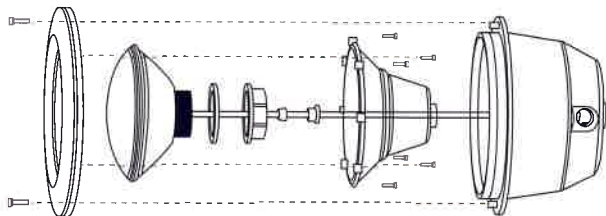

Picture 1

Picture 2

EC DECLARATIONS OF CONFORMITY

Manufacturer: ATECPPOOL INTERNACIONAL ESPAÑA
Address City: 2ª Planta - Muelle de Barcelona
Country: Spain

Declaration the following apparatus:

Product Name: Radiant LED PAR 56
Model Name: PAR 56 LED
Code: 92005 CW, 92005 WW, 92005 B, 92001 RGB

Product description:

Radiant LED PAR 56 SMD Cool White
Radiant LED PAR 56 SMD Warm White
Radiant LED PAR 56 SMD Blue
Radiant LED PAR 56 SMD RGB

Swimming Pool / Water Feature Underwater LED Lighting

CE Directives

The designated product meets the essential safety requirements of the EC-Directive 2004/108 EC Electromagnetic Compatibility Directive and 2006/95/EC Low Voltage Directive.

2004/108 EC Electromagnetic Compatibility Directive and 2006/95/EC Low Voltage Directive

The conformity with the provisions of this directive is proved by the compliance with following standards

EN 60598-1:2009
EN 60598-1/AMD 11
EN 60598-2:18
EN 60598-2:18, 1994/AMD 1

We hereby declare that the equipment above named has been designed to comply with the relevant sections of above referenced specifications. The unit complies with all applicable Essential Requirements of the Directives.

Place: SPAIN
Date: 05-06-2011