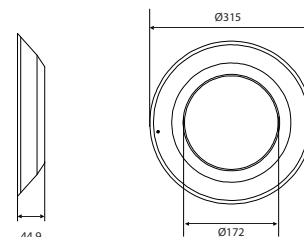

Easy Colour
Picker

International
Safety Tested
IEC EN 60598-2-18

Fast Return on
Investment

Atecpool Spectra High Power Extra Flat LED S.S. 316 Lighting

20734

Code	Description	Power / Voltage	Lumen	Color Temperature
20734	Spectra High Power Extra Flat RGB S.S 316	30W / 12 VAC	1550 lm	RGB 16 Mode
20738	Spectra High Power Extra Flat Cool White S.S 316	33W / 12 VAC	3300 lm	6500K
20742	Spectra High Power Extra Flat Warm White S.S 316	33W / 12 VAC	2600 lm	2700K
20746	Spectra High Power Extra Flat Blue S.S 316	33W / 12 VAC	720 lm	Single Blue