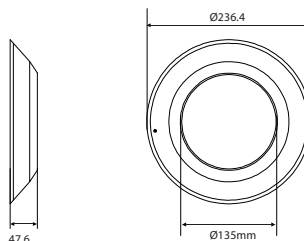

Spectra Extra Flat LED Lighting

S.S. 316 Surface Mounted

Atecpool Spectra Extra Flat LED S.S. 316 Lighting

LED underwater light for swimming pools and spas. Lamps fully filled with resin, completely waterproof, wall mounted and nicheless with S.S. frame. Models available in RGB, Cool White, Warm White and Blue colour. RGB lights work with the Atecpool LED modulator. There is a remote control system for synchronization.

Specifications

- Electrical Connection: 12V AC
- Complete with 2 core 2X1.0 mm² cable
- Construction: Moulded housing S.S. AISI 316
- Protection Class: IP68
- Lamp life: approx. 60,000 hrs
- Supplied with 4 m cable
- 16 programs with synchronization capability

Features

- Quality Resin filled lamps provides 100% waterproof assurance.
- Consumes 90% less energy than traditional lighting.
- High temperature protection guarantees the long life of LEDs.
- True PWM Technology is adopted.
- No niche, easy installation.
- Lights can be wired to any 12V/AC transformer.

LED Modulator

2 CORE connection
-WITH REMOTE CONTROL-

Code	Description	Power / Voltage	Lumen	Color Temperature
20524	Spectra Extra Flat RGB S.S 316	18W / 12 VAC	925 lm	RGB 16 Mode
20528	Spectra Extra Flat Cool White S.S 316	21W / 12 VAC	2100 lm	6500K
20532	Spectra Extra Flat Warm White S.S 316	21W / 12 VAC	1920 lm	2700K
20536	Spectra Extra Flat Blue S.S 316	21W / 12 VAC	470 lm	Single Blue

Easy Colour
Picker

International
Safety Tested
IEC EN 60598-2-18

Fast Return on
Investment

Atecpool Spectra High Power Extra Flat LED S.S. 316 Lighting