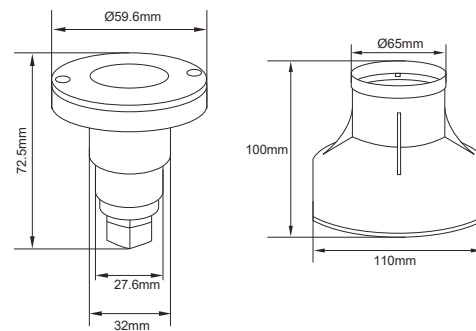

Code	Description	Voltage	Power	Beam Angle	Lumen (lm)	Color Temp
ATZ1073 CW	Spot LED Cool White	12V AC	1x3 W	30°	280	Cool White 6000K
ATZ1073 WW	Spot LED Warm White	12V AC	1x3 W	30°	190	Warm White 3000K
ATZ1073 B	Spot LED Blue	12V AC	1x3 W	30°	55	Single Blue
ATZ1073 RGB	Spot LED RGB	24V DC	1x3 W	30°	145	RGB 14 Modes

Atecpool Starry Series Underwater COB LED

Spot LED S.S. 316, designed for a starry effect, complete body construction in AISI 316 Stainless Steel, supplied with pipe type niche for easy installation. Push-fit type light using clamps. Waterproof IP68. Available in cool white, warm white, blue and RGB. Power options with COB LED of 1x3 W for cool white and warm white.