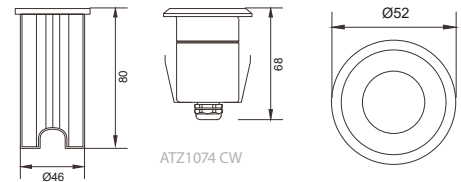

### Atecpool Starry Series Underwater Spot LED with niche

Spot LED S.S. 316, designed for starry effect, complete body construction in AISI 316 Stainless Steel, supplied with an ABS niche specially designed for water features, pool & spa. Waterproof IP68. Available in cool white, warm white, blue and RGB.

#### Specifications

- Made of Stainless Steel AISI 316
- Glass: Step tempered glass T = 8 mm
- Cable gland: IP68 PG11
- Driver: constant current output
- Single colour LED = 1 circuit output  
RGB 3 in 1 LED=3 circuit output
- Application environmental: Temperature of water between -20°C to 40°C less than 1 meter depth
- Power cable: HO7RN-F 2X 1.0 mm L =3 m  
(for single colour) HO7RN-F 4 X0.75 mm L= 3 m (RGB)
- Mounting sleeve: PVC with IP68 cable & conduit gland

### Atecpool Starry Series Underwater COB LED

Spot LED S.S. 316, designed for a starry effect, complete body construction in AISI 316 Stainless Steel, supplied with pipe type niche for easy installation. Push-fit type light using clamps. Waterproof IP68. Available in cool white, warm white, blue and RGB. Power options with COB LED of 1x3 W for cool white and warm white.