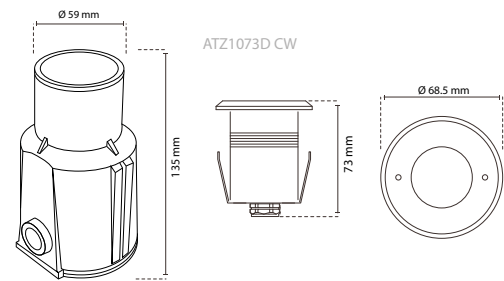

ATZ1074 CW

Code	Description	Voltage	Power	Beam Angle	Lumen (lm)	Color Temp
ATZ1074 CW	COB LED Cool White	12V AC	1x3 W	30°	280	Cool White 6000K
ATZ1074 WW	COB LED Warm White	12V AC	1x3 W	30°	190	Warm White 3000K
ATZ1074 B	COB LED Blue	12V AC	1x3 W	30°	60	Single Blue
ATZ1073D CW	COB LED Cool White	12V AC	1x3 W	30°	280	Cool White 6000K
ATZ1073D WW	COB LED Warm White	12V AC	1x3 W	30°	190	Warm White 3000K
ATZ1073D-5 CW	COB LED Cool White	12V AC	1x5 W	30°	350	Cool White 6000K
ATZ1073D-5 WW	COB LED Warm White	12V AC	1x5 W	30°	260	Warm White 3000K