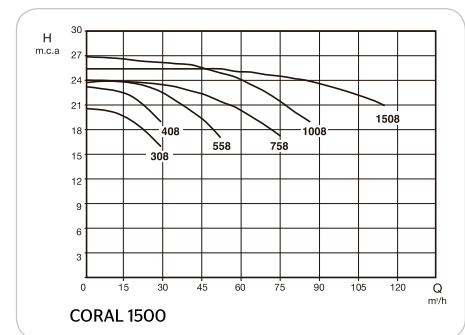

Performance graph

note:
308 = AHF4300   758 = AHF4750   2008 = AHF42000
408 = AHF4400   1008 = AHF41000   2508 = AHF42500
558 = AHF4550   1508 = AHF41500   3008 = AHF43000