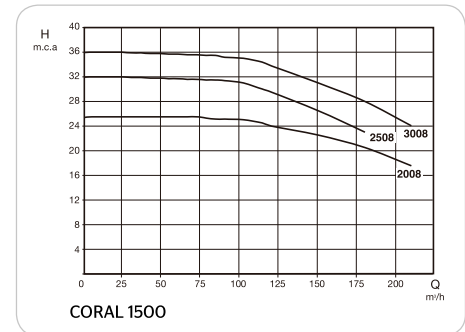

Code	"A"		Manometric height wcm											
	HP	kW	230V	400V	18	20	22	24	25	27	30	32	35	
					Flow m³/h									
AHF4300	3	2.2	9.4	5.5	23	13								
AHF4400	4	3	12.5	6.9		27	19							
AHF4550	5.5	4	17	9.2	51	43	33							
AHF4750	7.5	5.5	23	12	75	64	50	12						
AHF41000	10	7.5	-	15.5		85	75	63	54					
AHF41500	15	11	-	21.8			110	90	72					
AHF42000	20	15	-	32			190	160	120	102				
AHF42500	25	18.5	-	41.5				170	160	140	120	30		
AHF43000	30	22.5	-	52					210	200	190	160	135	102

Cast Iron	Dimensions										Intake					Output				Packing Dimensions			Weight kg		
	A	B	C	D	E	F	G	H	I	J	ØDNA	DA	PA	N°T	ØT	ØDNI	DI	PI	N°T	ØT	H₁	A₁		L₁	Hi
AHF4300	480	994	432	95	654	415	310	250	260	336	65	185	145	4	16	40	150	110	4	16	515	400	1000	127	
AHF4400	480	994	432	95	654	415	310	250	260	336	65	185	145	4	16	40	150	110	4	16	515	400	1000	127	
AHF4550	480	994	432	95	654	415	310	250	260	343	65	185	145	4	16	50	165	125	4	16	515	400	1000	139	
AHF4750	480	1125	420	120	723	450	330	280	260	370	80	200	160	8	16	65	185	145	4	6	550	400	1200	195	
AHF41000	505	1150	445	120	748	505	355	315	260	429	80	200	160	8	16	65	185	145	4	16	605	450	1200	211	
AHF41500	505	1238	445	120	778	480	315	315	260	410	100	220	180	8	16	80	200	160	8	6	580	450	1300	306	
AHF42000	520	1253	460	120	793	505	315	315	260	424	125	250	210	8	16	100	220	180	8	16	605	450	1300	324	
AHF42500	520	1331	460	120	793	565	315	315	260	478	125	250	210	8	16	100	220	180	8	6	665	500	1400	364	
AHF43000	520	1406	460	120	793	565	315	315	260	478	125	250	210	8	16	100	220	180	8	16	665	500	1500	376