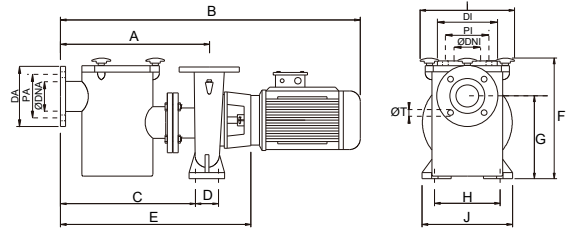

Atecpool Coral 1500

Centrifugal pump

Atecpool Coral 1500 Cast Iron 1,450 RPM. centrifugal pump, to which a pre-filter has been attached to the inlet, making these the ideal pumps for large filtering units. The fact that the pump works with a 4 poles motor makes it very quiet and long lasting.

Atecpool Coral 1500 Specifications

- Pump body, support, pre-filter in cast iron. Shaft-coupling and pre-filter sieve in AISI 316 stainless steel.
- Mechanical seal in carbon - silicon carbide.
- Bronze impeller
- Standard asynchronous motor, sealed from external ventilation. Its standard construction allows it to be replaced with another standard motor at any time and in any place.
- Protection IP-55. 4 poles 50-60 Hz.
- Motor: 1450 rpm