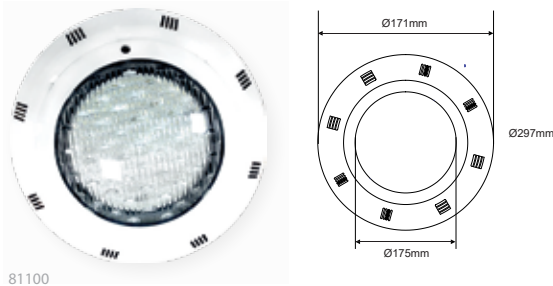

Atecpool Extra Flat ABS Lights

ABS Extra Flat for Concrete

Atecpool Extra Flat ABS Light 100W / 12V

Flat type surface mounted 100W / 12V halogen underwater light Body and rim made of white ABS. Supplied with 3m, 2 core 1.5 mm² cable, niche not required for installation. Fixing to the wall using reinforced plastic cross, plugs and screws.

Code	Description	Weight kg	Volume m ³
81100	ABS Extra Flat 100W / 12V	2.25	0.014

Atecpool Spa Mini Light 50W / 12V - For concrete and liner

Atecpool Spa Mini Light niche type 50W / 12V halogen underwater light. Made of white ABS. The fixture uses aluminised 50W / 12V halogen lamp with 38° beam angle at 4 m distance with an illuminated circle of 2.5 m. Supplied with 3 m, HO7RN-F cable (2 core 1.5mm²). Easy to dismantle using the faceplate as a tool to replace the lamp. Available in ABS faceplate with SS trim.

Atecpool Spa Mini Dichro Light 50W / 12V - For concrete and liner

Atecpool Spa Mini Dichro Light 50W / 12V halogen underwater light. Made of white ABS. The fixture uses aluminised 50W / 12V halogen lamp with a 38° beam angle at 4 m distance with an illuminated circle of 2.5 m. Supplied with 3 m, HO7RN-F cable (2 core 1.5mm²). Easy installation with push-fit and threaded connections to wall conduits.

Atecpool Spa Mini Dichro Light 50W / 12V slip fit connection to Ø63 mm wall conduit for concrete pool

Code	Description	Weight kg	Volume m ³
80050	ABS Spa Mini Dichro Light 50W / 12V slip fit	2.50	0.014