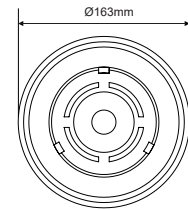

Atecpool Extra Flat ABS Lights

ABS Extra Flat for Concrete

Atecpool Extra Flat ABS Light 100W / 12V

Flat type surface mounted 100W / 12V halogen underwater light Body and rim made of white ABS. Supplied with 3m, 2 core 1.5 mm² cable, niche not required for installation. Fixing to the wall using reinforced plastic cross, plugs and screws.

Code	Description	Weight kg	Volume m ³
81100	ABS Extra Flat 100W / 12V	2.25	0.014

Atecpool Spa Mini Light 50W / 12V - For concrete and liner

Atecpool Spa Mini Light niche type 50W / 12V halogen underwater light. Made of white ABS. The fixture uses aluminised 50W / 12V halogen lamp with 38° beam angle at 4 m distance with an illuminated circle of 2.5 m. Supplied with 3 m, HO7RN-F cable (2 core 1.5mm²). Easy to dismantle using the faceplate as a tool to replace the lamp. Available in ABS faceplate with SS trim.

Code	Description	Weight kg	Volume m ³
81050	ABS Spa Mini Light 50W / 12V with niche concrete	2.25	0.014
81050 S	ABS Spa Mini Light 50W / 12V with niche concrete S.S. trim	3.15	0.014

Code	Description	Weight kg	Volume m ³
81150	ABS Spa Mini Light 50W / 12V with niche liner	2.50	0.014
81150 S	ABS Spa Mini Light 50W / 12V with niche liner S.S. trim	3.65	0.014

Atecpool Spa Mini Dichro Light 50W / 12V - For concrete and liner

Atecpool Spa Mini Dichro Light 50W / 12V halogen underwater light. Made of white ABS. The fixture uses aluminised 50W / 12V halogen lamp with a 38° beam angle at 4 m distance with an illuminated circle of 2.5 m. Supplied with 3 m, HO7RN-F cable (2 core 1.5mm²). Easy installation with push-fit and threaded connections to wall conduits.