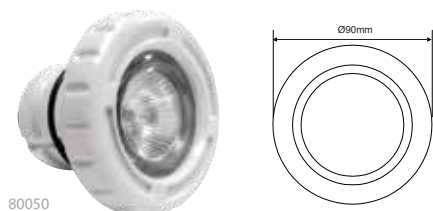

Atecpool Extra Flat ABS Lights

ABS Extra Flat for Concrete

Atecpool Extra Flat ABS Light 100W / 12V

Flat type surface mounted 100W / 12V halogen underwater light Body and rim made of white ABS. Supplied with 3m, 2 core 1.5 mm² cable, niche not required for installation. Fixing to the wall using reinforced plastic cross, plugs and screws.

Code	Description	Weight kg	Volume m ³
81100	ABS Extra Flat 100W / 12V	2.25	0.014

Atecpool Spa Mini Light 50W / 12V - For concrete and liner

Atecpool Spa Mini Light niche type 50W / 12V halogen underwater light. Made of white ABS. The fixture uses aluminised 50W / 12V halogen lamp with 38° beam angle at 4 m distance with an illuminated circle of 2.5 m. Supplied with 3 m, HO7RN-F cable (2 core 1.5mm²). Easy to dismantle using the faceplate as a tool to replace the lamp. Available in ABS faceplate with SS trim.

Code	Description	Weight kg	Volume m ³
81050	ABS Spa Mini Light 50W / 12V with niche concrete	2.25	0.014
81050 S	ABS Spa Mini Light 50W / 12V with niche concrete S.S. trim	3.15	0.014

Code	Description	Weight kg	Volume m ³
81150	ABS Spa Mini Light 50W / 12V with niche liner	2.50	0.014
81150 S	ABS Spa Mini Light 50W / 12V with niche liner S.S. trim	3.65	0.014

Atecpool Spa Mini Dichro Light 50W / 12V - For concrete and liner

Atecpool Spa Mini Dichro Light 50W / 12V halogen underwater light. Made of white ABS. The fixture uses aluminised 50W / 12V halogen lamp with a 38° beam angle at 4 m distance with an illuminated circle of 2.5 m. Supplied with 3 m, HO7RN-F cable (2 core 1.5mm²). Easy installation with push-fit and threaded connections to wall conduits.