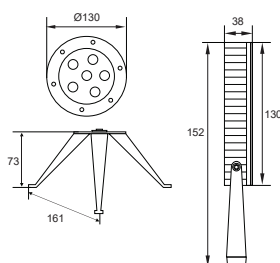

Fountain CL 6 LED Light

ATZ1585 CW

Code	Description	Power / Voltage	Lumen
ATZ1585 CW	Fountain CL 6 LED Cool White	6x3W / 12V AC	1750
ATZ1586 WW	Fountain CL 6 LED Warm White	6x3W / 12V AC	1400
ATZ1587 R	Fountain CL 6 LED Red	6x3W / 12V AC	440
ATZ1587 G	Fountain CL 6 LED Green	6x3W / 12V AC	470
ATZ1587 B	Fountain CL 6 LED Blue	6x3W / 12V AC	380
ATZ1588 RGB	Fountain CL 6 LED RGB	6x3W / 24V DC	925