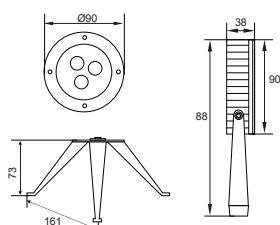

Fountain CL 3 LED Light

ATZ1595 CW

Code	Description	Power / Voltage	Lumen
ATZ1595 CW	Fountain CL 3 LED Cool White	3x3W / 12V AC	720
ATZ1596 WW	Fountain CL 3 LED Warm White	3x3W / 12V AC	640
ATZ1597 R	Fountain CL 3 LED Red	3x3W / 12V AC	345
ATZ1597 G	Fountain CL 3 LED Green	3x3W / 12V AC	390
ATZ1597 B	Fountain CL 3 LED Blue	3x3W / 12V AC	280
ATZ1598 RGB	Fountain CL 3 LED RGB	3x3W / 24V DC	450