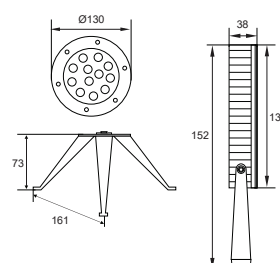

Fountain CLS 12 LED Light

ATZ1589 CW

Code	Description	Power / Voltage	Lumen
ATZ1589 CW	Fountain CLS 12 LED Cool White	12x3W / 12V AC	3300
ATZ1590 WW	Fountain CLS 12 LED Warm White	12x3W / 12V AC	2600
ATZ1591 R	Fountain CLS 12 LED Red	12x3W / 12V AC	880
ATZ1591 G	Fountain CLS 12 LED Green	12x3W / 12V AC	950
ATZ1591 B	Fountain CLS 12 LED Blue	12x3W / 12V AC	790
ATZ1592 RGB	Fountain CLS 12 LED RGB	12x3W / 24V DC	1750