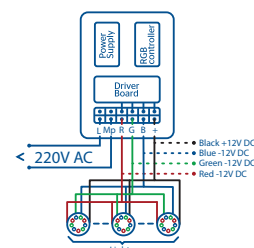

Fountain CL & CLS Series LED Stainless Steel 316

Atecpool Fountain LED Lights - CL & CLS Series

Ideal for use in fountains, ponds, cascades and illumination of water based landscape features. Construction in AISI 316 Stainless Steel. Waterproof IP68. Available in cool white, warm white, red, green, blue and RGB.

Specifications

- Driver: constant current output
- Single colour LED = 1 circuit output:
RGB 3 in 1 LED=3 circuit output
- IP range: IP68
- Lifespan: > 50000 hrs
- Application environment:
Temperature of water between
20°C - 40°C
- Power cable: HO7RN-F 2X1.0 mm
L=3m (for single colour) HO7RN-F
4X0.75 mm L=3m (RGB)

4 Core Modulator used only with RGB model

Fountain CL 3 LED Light

ATZ1595 CW

Code	Description	Power / Voltage	Lumen
ATZ1595 CW	Fountain CL 3 LED Cool White	3x3W / 12V AC	720
ATZ1596 WW	Fountain CL 3 LED Warm White	3x3W / 12V AC	640
ATZ1597 R	Fountain CL 3 LED Red	3x3W / 12V AC	345
ATZ1597 G	Fountain CL 3 LED Green	3x3W / 12V AC	390
ATZ1597 B	Fountain CL 3 LED Blue	3x3W / 12V AC	280
ATZ1598 RGB	Fountain CL 3 LED RGB	3x3W / 24V DC	450