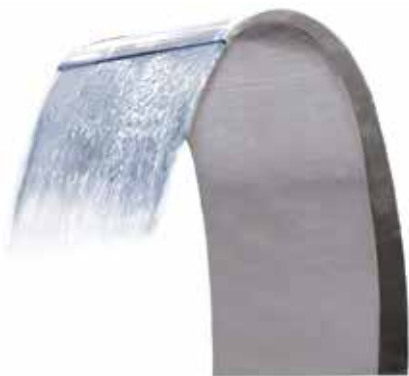

Water Curtain Classy

Code	Flow	Height	Width	Distance
AISI 316	(m³)	H (mm)	W (mm)	E (mm)
0176060	21	600	600	560
0176070	21	700	600	680
0176080	21	800	600	840
0176090	21	900	600	990
01760100	21	1000	600	1210
01760120	21	1200	600	1400
01760140	21	1400	600	1580