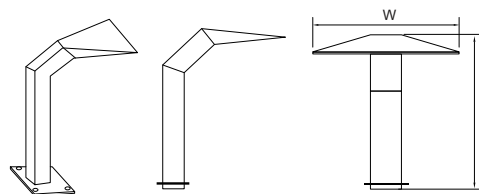

Ornamental Water Features

Water Curtains

Special stainless steel ornamental pool features designed and engineered by ATECPPOOL with excellence and high precision. Made of AISI 316 stainless steel for massage and relaxation with the best aesthetic looks. Available in mat or mirror polished finish. Selection of pump based on the flow mentioned.

- Water curtain w/ 400mm width - connection size 1.5"
- Water curtain w/ 500/600mm width - connection size 2"

Water Curtain Bali

Code	Flow	Height	Width	Distance
AISI 316	(m ³)	H (mm)	W (mm)	E (mm)
0124040	16	400	400	420
0125050	18	500	500	440
0126060	21	600	600	550
0126070	21	700	600	630
0126080	21	800	600	840
0126090	21	900	600	880
01260100	21	1000	600	910
01260120	21	1200	600	970
01260140	21	1400	600	1030

Water Curtain Classy

Code	Flow	Height	Width	Distance
AISI 316	(m ³)	H (mm)	W (mm)	E (mm)
0176060	21	600	600	560
0176070	21	700	600	680
0176080	21	800	600	840
0176090	21	900	600	990
01760100	21	1000	600	1210
01760120	21	1200	600	1400
01760140	21	1400	600	1580

Water Curtain Straight

Code	Flow	Height	Width
	(m ³)	H (mm)	W (mm)
0186060	18	600	500
0186070	18	700	500
0186080	18	800	500
0186090	21	900	600
01860100	21	1000	600
01860120	21	1200	600