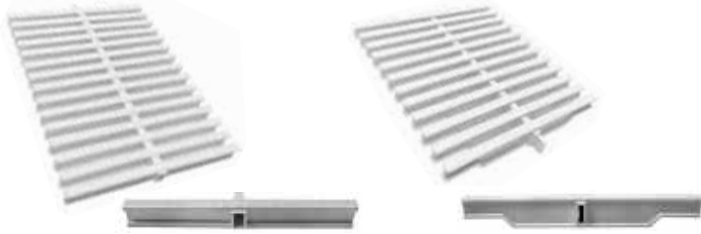

Overflow Channel Grating

Overflow Grating

Made of UV-protected high grade PP. 45 units in single linear meter. standard color - White, any color can be custom made upon request. Available in 3 different heights - 22 mm, 24 mm and 30 mm.

Double Link Overflow Grating

Made of UV-protected high grade PP with double links fastened together by cable. 45 units in single linear meter. Standard color white, any color can be custom made upon request. Available in 24 mm height.

Code	Height (mm)	Width (mm)	Std. Packing Linear meter
01593650	24	195	10
01593655	24	245	10
01593658	24	295	10

Anti-Spill Grating

Made of UV-protected ABS. 45 units in single linear meter. Standard color - white, any color can be custom made upon request. Anti spill design avoids water spilling on to the deck area. Available in 30 mm height.

Code	Height (mm)	Width (mm)	Std Packing Linear meter
01593618	30	195	10
01593625	30	245	10
01593630	30	295	10
01593635	30	335	10

Stainless Steel Channel Grating

Made of AISI 316 stainless steel as straight sections for overflow channels. Available in standard 1000mm Length and 25mm Height. Custom made length upon request to fit the length of the pool. Three different widths available - 150, 200 and 250mm.