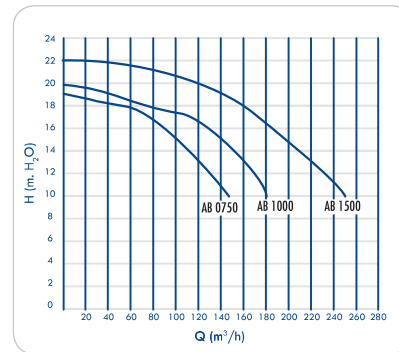

### Atecpool Thamesis Specifications

- High efficiency centrifugal pumps, ideal for high flow rates.
- Hydraulic efficiency without prefilter of up to 85% depending on model.
- Independent 25-litre 6" x 6" prefilter with transparent lid.
- Low noise level (under 66 dBA depending on model).
- Pump body made of state-of-the-art thermoplastic resistant to swimming pool chemicals, guaranteeing a long high-performance life.
- Standard 6" x 5" pump connections.
- Plastic turbine, with no metal parts coming in contact with water.
- High-performance mechanical seal suitable for sea water.
- Standard drive shaft compatible with all motor manufacturers.
- Motors with IP-55 protection enclosure operating at 1,500 rpm (III Phase).
- Available versions: 7.5HP / 10HP / 15HP.
- Motors classified as premium or high efficiency (IE3 or IE2).
- AISI-316 (A4) grade stainless steel nuts and bolts.

Performance graph w/o prefilter

Performance graph w/ prefilter

Model	Code	Power		Manometric Height wcm							Connections			
		HP	kW	10	12	14	16	18	20	22	24	DNA	DNI	
Flow m³/h														
Atecpool Thamesis w/o pre-filter	AB0750E	7.5	5.5	-	136	118	94	60	-	-	-	285	250	
	AB1000E	10	7.4	-	179	161	139	80	-	-	-	285	250	
	AB1500E	15	11.2	-	252	238	208	178	132	32	-	285	250	
Atecpool Thamesis with pre-filter	AB0750	7.5	5.5	148	132	112	90	55	-	-	-	285	250	
	AB1000	10	7.4	182	170	152	130	76	-	-	-	285	250	
	AB1500	15	11.2	252	232	210	186	160	120	32	-	285	250	

Model	Code	Power		Dimensions												
		HP	kW	A	DNA	ØCA	DNI	ØCI	D	F	G	H	L	M	N	P
Atecpool Thamesis with pre-filter	AB0750	7.5	5.5	446	285	150	250	125	653	550	192	667	1215	540	480	157
	AB1000	10	7.4	446	285	150	250	125	653	550	192	667	1250	540	480	157
	AB1500	15	11.2	446	285	150	250	125	653	550	192	667	1350	670	480	157
Atecpool Thamesis w/o pre-filter	AB0750E	7.5	5.5	326	285	150	250	125	254	550	192	653	815	140	480	-
	AB1000E	10	7.4	326	285	150	250	125	254	550	192	653	850	140	480	-
	AB1500E	15	11.2	326	285	150	250	125	254	550	192	653	950	270	480	-