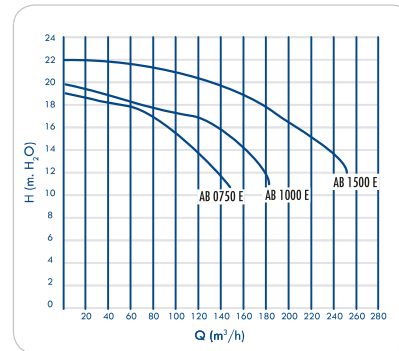

### Atecpool Thamesis Specifications

- High efficiency centrifugal pumps, ideal for high flow rates.
- Hydraulic efficiency without prefilter of up to 85% depending on model.
- Independent 25-litre 6" x 6" prefilter with transparent lid.
- Low noise level (under 66 dBA depending on model).
- Pump body made of state-of-the-art thermoplastic resistant to swimming pool chemicals, guaranteeing a long high-performance life.
- Standard 6" x 5" pump connections.
- Plastic turbine, with no metal parts coming in contact with water.
- High-performance mechanical seal suitable for sea water.
- Standard drive shaft compatible with all motor manufacturers.
- Motors with IP-55 protection enclosure operating at 1,500 rpm (III Phase).
- Available versions: 7.5HP / 10HP / 15HP.
- Motors classified as premium or high efficiency (IE3 or IE2).
- AISI-316 (A4) grade stainless steel nuts and bolts.

Performance graph w/o prefilter

Performance graph w/ prefilter

Model	Code	Power		Manometric Height wcm							Connections			
		HP	kW	10	12	14	16	18	20	22	24	DNA	DNI	
Flow m³/h														
Atecpool Thamesis w/o pre-filter	AB0750E	7.5	5.5	-	136	118	94	60	-	-	-	285	250	
	AB1000E	10	7.4	-	179	161	139	80	-	-	-	285	250	
	AB1500E	15	11.2	-	252	238	208	178	132	32	-	285	250	
Atecpool Thamesis with pre-filter	AB0750	7.5	5.5	148	132	112	90	55	-	-	-	285	250	
	AB1000	10	7.4	182	170	152	130	76	-	-	-	285	250	
	AB1500	15	11.2	252	232	210	186	160	120	32	-	285	250	

Model	Code	Power		Dimensions												
		HP	kW	A	DNA	ØCA	DNI	ØCI	D	F	G	H	L	M	N	P
Atecpool Thamesis with pre-filter	AB0750	7.5	5.5	446	285	150	250	125	653	550	192	667	1215	540	480	157
	AB1000	10	7.4	446	285	150	250	125	653	550	192	667	1250	540	480	157
	AB1500	15	11.2	446	285	150	250	125	653	550	192	667	1350	670	480	157
Atecpool Thamesis w/o pre-filter	AB0750E	7.5	5.5	326	285	150	250	125	254	550	192	653	815	140	480	-
	AB1000E	10	7.4	326	285	150	250	125	254	550	192	653	850	140	480	-
	AB1500E	15	11.2	326	285	150	250	125	254	550	192	653	950	270	480	-