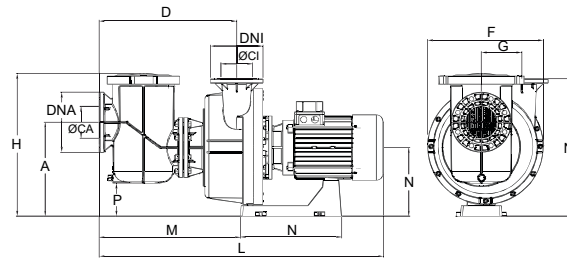

### Atecpool Thamesis Specifications

- High efficiency centrifugal pumps, ideal for high flow rates.
- Hydraulic efficiency without prefilter of up to 85% depending on model.
- Independent 25-litre 6" x 6" prefilter with transparent lid.
- Low noise level (under 66 dBA depending on model).
- Pump body made of state-of-the-art thermoplastic resistant to swimming pool chemicals, guaranteeing a long high-performance life.
- Standard 6" x 5" pump connections.
- Plastic turbine, with no metal parts coming in contact with water.
- High-performance mechanical seal suitable for sea water.
- Standard drive shaft compatible with all motor manufacturers.
- Motors with IP-55 protection enclosure operating at 1,500 rpm (III Phase).
- Available versions: 7.5HP / 10HP / 15HP.
- Motors classified as premium or high efficiency (IE3 or IE2).
- AISI-316 (A4) grade stainless steel nuts and bolts.

Performance graph w/o prefilter

Performance graph w/ prefilter

Model	Code	Power		Manometric Height wcm							Connections			
		HP	kW	10	12	14	16	18	20	22	24	DNA	DNI	
Flow m³/h														
Atecpool Thamesis w/o pre-filter	AB0750E	7.5	5.5	-	136	118	94	60	-	-	-	285	250	
	AB1000E	10	7.4	-	179	161	139	80	-	-	-	285	250	
	AB1500E	15	11.2	-	252	238	208	178	132	32	-	285	250	
Atecpool Thamesis with pre-filter	AB0750	7.5	5.5	148	132	112	90	55	-	-	-	285	250	
	AB1000	10	7.4	182	170	152	130	76	-	-	-	285	250	
	AB1500	15	11.2	252	232	210	186	160	120	32	-	285	250	

Model	Code	Power		Dimensions												
		HP	kW	A	DNA	ØCA	DNI	ØCI	D	F	G	H	L	M	N	P
Atecpool Thamesis with pre-filter	AB0750	7.5	5.5	446	285	150	250	125	653	550	192	667	1215	540	480	157
	AB1000	10	7.4	446	285	150	250	125	653	550	192	667	1250	540	480	157
	AB1500	15	11.2	446	285	150	250	125	653	550	192	667	1350	670	480	157
Atecpool Thamesis w/o pre-filter	AB0750E	7.5	5.5	326	285	150	250	125	254	550	192	653	815	140	480	-
	AB1000E	10	7.4	326	285	150	250	125	254	550	192	653	850	140	480	-
	AB1500E	15	11.2	326	285	150	250	125	254	550	192	653	950	270	480	-