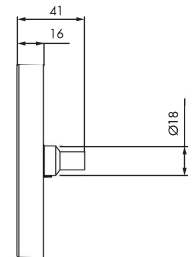

EVA A6

EVA A12

Model	EVA A6 Fixed Colour	EVA A12 Fixed Colour	EVA A6 RGBW Multi Colour	EVA A12 RGBW Multi Colour
Code	71770	71790	71780	71793
Type of Light	IP68 LED underwater light			
Max. Energy consumption system	20 W	40 W	20 W Constant Output (10% tolerance) - IPC	40 W Constant Output (10% tolerance) - IPC
Colour Temperatures	Light colour to be determined through connection of wires, options: White, blue, sky blue (light blue), Mediterranean blue (green blue), green, red, purple, magenta, yellow, etc.		Multi-coloured light: • RGBW Red / Green / Blue / Daylight white (6500K) • RGBWW Red / Green / Blue / Warm white (2700K)	
Max. Water Temperature	50°C	40°C	50°C	40°C
Max. Installation depth	25 m			
Diameter	Ø 117 mm			
Depth Luminaire	17 mm			
Cable Length Luminaire	10 m (5x0.5 mm ²)			
Safety Standard Compliance	IEC EN 60598-2-18			
Driver input/output	100-240V AC / 24V DC			
Driving Technology	110V DC (dimming)		DMX 512 (colour mode, scenes, dimming, etc.)	
Protection Rating power box	IP65	IP65	IP65	IP65
Protections power supply	Short circuit, overload, overvoltage, SELV equiv., Class 2 output, double insulation.			
Max. cable length	100m. (7x4 mm ²)		100m. (7x4 mm ²)	
Working temperature	-20°C to +40°C			
Light output at 6500K	Comparable to 200 W Halogen	Comparable to 400 W Halogen	Comparable to 200 W Halogen	Comparable to 400 W Halogen