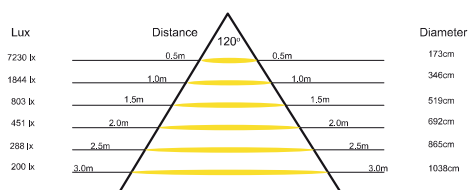

EVA A6

EVA A12

Model	EVA A6 Fixed Colour	EVA A12 Fixed Colour	EVA A6 RGBW Multi Colour	EVA A12 RGBW Multi Colour
Code	71770	71790	71780	71793
Type of Light	IP68 LED underwater light			
Max. Energy consumption system	20 W	40 W	20 W Constant Output (10% tolerance) - IPC	40 W Constant Output (10% tolerance) - IPC
Colour Temperatures	Light colour to be determined through connection of wires, options: White, blue, sky blue (light blue), Mediterranean blue (green blue), green, red, purple, magenta, yellow, etc.		Multi-coloured light: • RGBW Red / Green / Blue / Daylight white (6500K) • RGBWW Red / Green / Blue / Warm white (2700K)	
Max. Water Temperature	50°C	40°C	50°C	40°C
Max. Installation depth	25 m			
Diameter	Ø 117 mm			
Depth Luminaire	17 mm			
Cable Length Luminaire	10 m (5x0.5 mm ²)			
Safety Standard Compliance	IEC EN 60598-2-18			
Driver input/output	100-240V AC / 24V DC			
Driving Technology	110V DC (dimming)		DMX 512 (colour mode, scenes, dimming, etc.)	
Protection Rating power box	IP65	IP65	IP65	IP65
Protections power supply	Short circuit, overload, overvoltage, SELV equiv., Class 2 output, double insulation.			
Max. cable length	100m. (7x4 mm ²)		100m. (7x4 mm ²)	
Working temperature	-20°C to +40°C			
Light output at 6500K	Comparable to 200 W Halogen	Comparable to 400 W Halogen	Comparable to 200 W Halogen	Comparable to 400 W Halogen

Easy Colour Picker

Multi-angle light beam

International Safety Tested IEC EN 60598-2-18

Fast Return on Investment

No loss of LED capacity in RGBW

2 years warranty

Light distribution curve A6 6500K white

Light distribution curve A12 6500K white