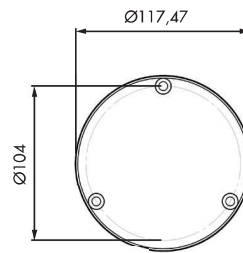

EVA A6

EVA A12

Model	EVA A6 Fixed Colour	EVA A12 Fixed Colour	EVA A6 RGBW Multi Colour	EVA A12 RGBW Multi Colour
Code	71770	71790	71780	71793
Type of Light	IP68 LED underwater light			
Max. Energy consumption system	20 W	40 W	20 W Constant Output (10% tolerance) - IPC	40 W Constant Output (10% tolerance) - IPC
Colour Temperatures	Light colour to be determined through connection of wires, options: White, blue, sky blue (light blue), Mediterranean blue (green blue), green, red, purple, magenta, yellow, etc.		Multi-coloured light: • RGBW Red / Green / Blue / Daylight white (6500K) • RGBWW Red / Green / Blue / Warm white (2700K)	
Max. Water Temperature	50°C	40°C	50°C	40°C
Max. Installation depth	25 m			
Diameter	Ø 117 mm			
Depth Luminaire	17 mm			
Cable Length Luminaire	10 m (5x0.5 mm ²)			
Safety Standard Compliance	IEC EN 60598-2-18			
Driver input/output	100-240V AC / 24V DC			
Driving Technology	110V DC (dimming)		DMX 512 (colour mode, scenes, dimming, etc.)	
Protection Rating power box	IP65	IP65	IP65	IP65
Protections power supply	Short circuit, overload, overvoltage, SELV equiv., Class 2 output, double insulation.			
Max. cable length	100m. (7x4 mm ²)		100m. (7x4 mm ²)	
Working temperature	-20°C to +40°C			
Light output at 6500K	Comparable to 200 W Halogen	Comparable to 400 W Halogen	Comparable to 200 W Halogen	Comparable to 400 W Halogen

Easy Colour Picker

Multi-angle light beam

International Safety Tested IEC EN 60598-2-18

Fast Return on Investment

No loss of LED capacity in RGBW

2 years warranty

Light distribution curve A6 6500K white

Light distribution curve A12 6500K white